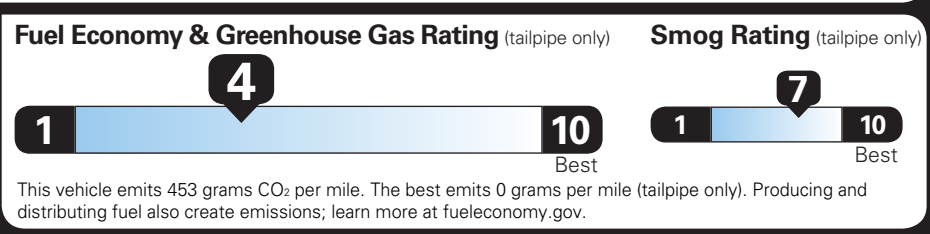

USB PORTS

- DRIVER INFORMATION CENTER
- REMOTE KEYLESS ENTRY
- PUSH BUTTON START
- REAR SEAT REMINDER

INTERIOR

- AIR CONDITIONING
- POWER WINDOWS
- POWER DOOR LOCKS
- FRONT 40/20/40 BENCH SEATS W/ ARMREST & UNDERSEAT STORAGE
- REAR 60/40 FOLDING BENCH SEAT

EXTERIOR

- CORNERSTEP REAR BUMPER
- LOCKING TAILGATE

MANUFACTURER'S SUGGESTED RETAIL PRICE

STANDARD VEHICLE PRICE $42,500.00

OPTIONS & PRICING

OPTIONS INSTALLED BY THE MANUFACTURER (MAY REPLACE STANDARD EQUIPMENT SHOWN)

WT VALUE PACKAGE	1,190.00
• DEEP-TINTED GLASS	
• REAR WINDOW DEFOGGER	
• CRUISE CONTROL	
• OUTSIDE POWER MIRRORS	
• TRAILERING PACKAGE	
GVWR: 6,800 LBS. (3,084 KG)	INC.
REAR AXLE: 3.42 RATIO	INC.
17" PAINTED STEEL WHEELS	INC.

TOTAL OPTIONS	$1,190.00
TOTAL VEHICLE & OPTIONS	$43,690.00
DESTINATION CHARGE	1,995.00
TOTAL BEFORE SAVINGS	$45,685.00
WT VALUE PACKAGE DISCOUNT & TURBOMAX ENGINE CREDIT	-1,850.00

TOTAL VEHICLE PRICE* $43,835.00

EPA DOT Fuel Economy and Environment

Gasoline Vehicle

SILVERADO 2WD

Fuel Economy

20 MPG combined city/hwy

18 MPG city

22 MPG highway

5.0 gallons per 100 miles

You spend $3,750 more in fuel costs over 5 years compared to the average new vehicle.

Standard pickup trucks range from 12 to 73 MPG. The best vehicle rates 140 MPGe.

Annual fuel cost $2,700

Actual results will vary for many reasons, including driving conditions and how you drive and maintain your vehicle. The average new vehicle gets 28 MPG and costs $9,750 to fuel over 5 years. Cost estimates are based on 15,000 miles per year at $3.60 per gallon. MPGe is miles per gasoline gallon equivalent. Vehicle emissions are a significant cause of climate change and smog.

fuel economy.gov
Calculate personalized estimates and compare vehicles

GOVERNMENT 5-STAR SAFETY RATINGS

Overall Vehicle Score ★★★★★
Based on the combined ratings of frontal, side and rollover. Should ONLY be compared to other vehicles of similar size and weight.

Frontal Crash Driver Passenger ★★★★★
Based on the risk of injury in a frontal impact. Should ONLY be compared to other vehicles of similar size and weight.

Side Crash Front seat Rear seat ★★★★★
Based on the risk of injury in a side impact.

Rollover ★★★★★
Based on the risk of rollover in a single-vehicle crash.

Star ratings range from 1 to 5 stars (★★★★★) with 5 being the highest.
Source: National Highway Traffic Safety Administration (NHTSA)
www.safercar.gov or 1-888-327-4236

PARTS CONTENT INFORMATION

FOR VEHICLES IN THIS CARLINE:
U.S./CANADIAN PARTS CONTENT: 37%
MAJOR SOURCES OF FOREIGN PARTS CONTENT: MEXICO 36%

NOTE: PARTS CONTENT DOES NOT INCLUDE FINAL ASSEMBLY, DISTRIBUTION, OR OTHER NON-PARTS COSTS.

FOR THIS VEHICLE:
FINAL ASSEMBLY POINT:
ROANOKE, IN U.S.A.
COUNTRY OF ORIGIN:
ENGINE: MEXICO
TRANSMISSION: UNITED STATES

This label has been applied pursuant to Federal law - Do not remove prior to delivery to the ultimate purchaser. *Includes Manufacturer's Recommended Pre-Delivery Service. Does not include dealer installed options and accessories not listed above, local taxes or license fees.

© 2009 General Motors LLC
GMLBL_PROD_0042 - 01/22/2023

ORDER NO CWKGBZ SALES CODE E
SALES MODEL CODE CC10543
DEALER NO 26399
FINAL ASSEMBLY:
ROANOKE, IN U.S.A.

VIN 1GCPAAEK8RZ146666 REISSUE

DEALER TO WHOM DELIVERED
MIAMI LAKES CHEVROLET
16600 NW 57TH AVE
HIALEAH, FL 33014-6123

Equipped with the safety and security of OnStar®

Visit onstar.com for details.

onstar.com/privacy